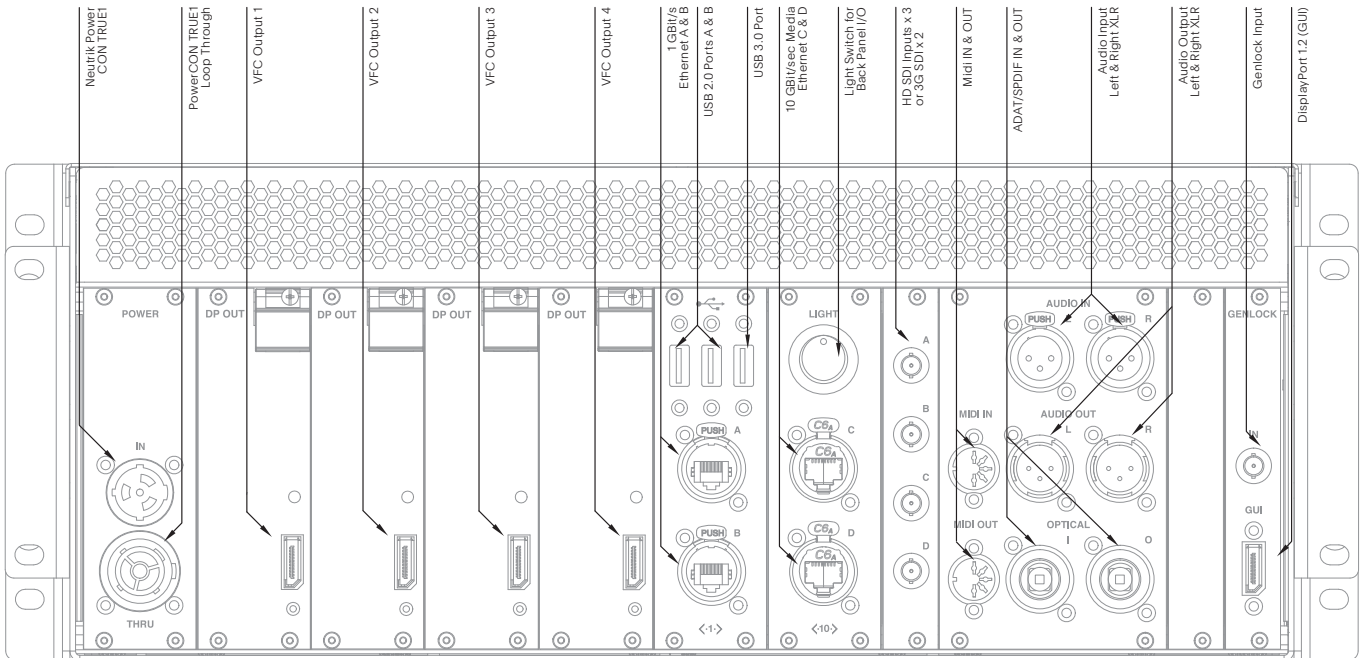

4x4pro specs

Hardware specifications

Voltage: 100-240V, 50-60Hz
Power Consumption:
800W @ 110V (normal)
1000W @ 110V (max)
Operating System: Windows 8.1
Embedded Pro
CPU: 2x Xeon Hexa-Core 3.5Ghz

Memory: 16GB DDR3 ECC RAM
Environmental Tolerances:
Temperature: 5-35°C (40°-95°F)
Humidity: 5%-95% (non-condensing)
Altitude: 0-8850 ft (0-2700m)
Mounting System:
4U 19" rack mount

Audio: RME Professional
OS: 2x 80GB SSD
(Internal System Drive, Restore Drive)
Storage: 2TB Removable SSD RAID Array
(expandable)

System connectivity I/O

Video Output:
1x DisplayPort 1.2 (GUI)
4x VFC Output Slots
Ships standard with DisplayPort 1.2 VFC cards (4096 x 2160 max)
Different Video Format Conversions cards also available, refer to VFC Specifications

Video Input:
4x HD-SDI or 2x 3G-SDI
Analogue Audio:
2x Balanced XLR Output
2x Balanced XLR Input
1x 1/4" Headphones Jack
Digital Audio: ADAT/SPDIF I/O
MIDI: 1x In, 1x Out

General Network: 1x Gigabit LAN
Artnet: 1x Gigabit LAN
Media Network: 2x 10Gb/sec LAN
Data/Peripherals:
2x USB 2.0
3x USB 3.0
Video Sync: BNC Genlock