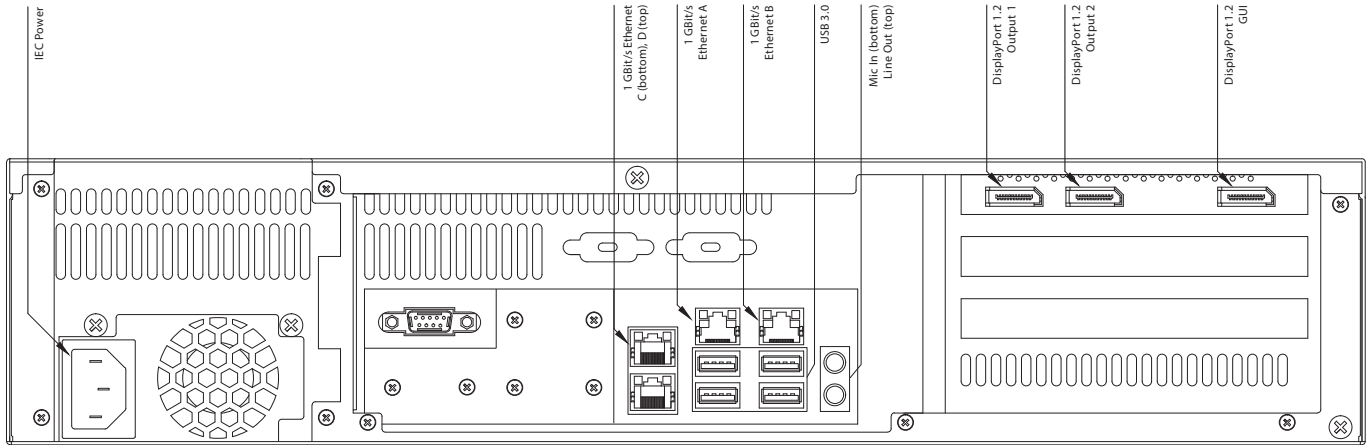

solo specs

Hardware specifications

Voltage: 100-240V, 50-60Hz

Power Consumption:

240VA @ 240V, 50Hz (max)

Operating System: Windows 10 IoT LTSC 2016

CPU: Xeon Quad-Core 3.8Ghz

Memory: 8GB DDR4 ECC RAM

Environmental Tolerances:

Temperature: 5-35°C (40°-95°F)

Humidity: 5%-95% (non-condensing)

Altitude: 0-8850 ft (0-2700m)

Mounting System:

2U 19" rack mount

Audio: On-board Audio or Pro Audio

Storage: 1× 150GB SSD

(Internal System Drive)

1× 1920GB SSD

System connectivity I/O

Video Output:

1× Displayport 1.2 (GUI)

2× DisplayPort 1.2 (4096 × 2160 max)

Video Input:

Choice of:

No capture card fitted (default)

or

3× HD-SDI or 2× 3G-SDI

or

2× HDMI (1920 × 1080@60 max)

Ethernet:

Choice of:

4× 1 Gigabit LAN (default)

or

Additional 2× 10Gigabit LAN

Audio In/Out:

Choice of:

On-board audio (default)

1× Mic in

1× Line Out

or

Pro-Audio

2× Balanced XLR In/Out

1× 1/4" Headphones Jack

ADAT/SPDIF I/O

MIDI: 1× In, 1× Out

Data/Peripherals:

2× USB 2.0

4× USB 3.0

Optional configurations

solo base unit

solo base unit + SDI capture

solo base unit + HDMI capture

solo base unit + SDI capture + Pro Audio

solo base unit + HDMI capture + Pro Audio

solo base unit + 10G networking card + Pro Audio