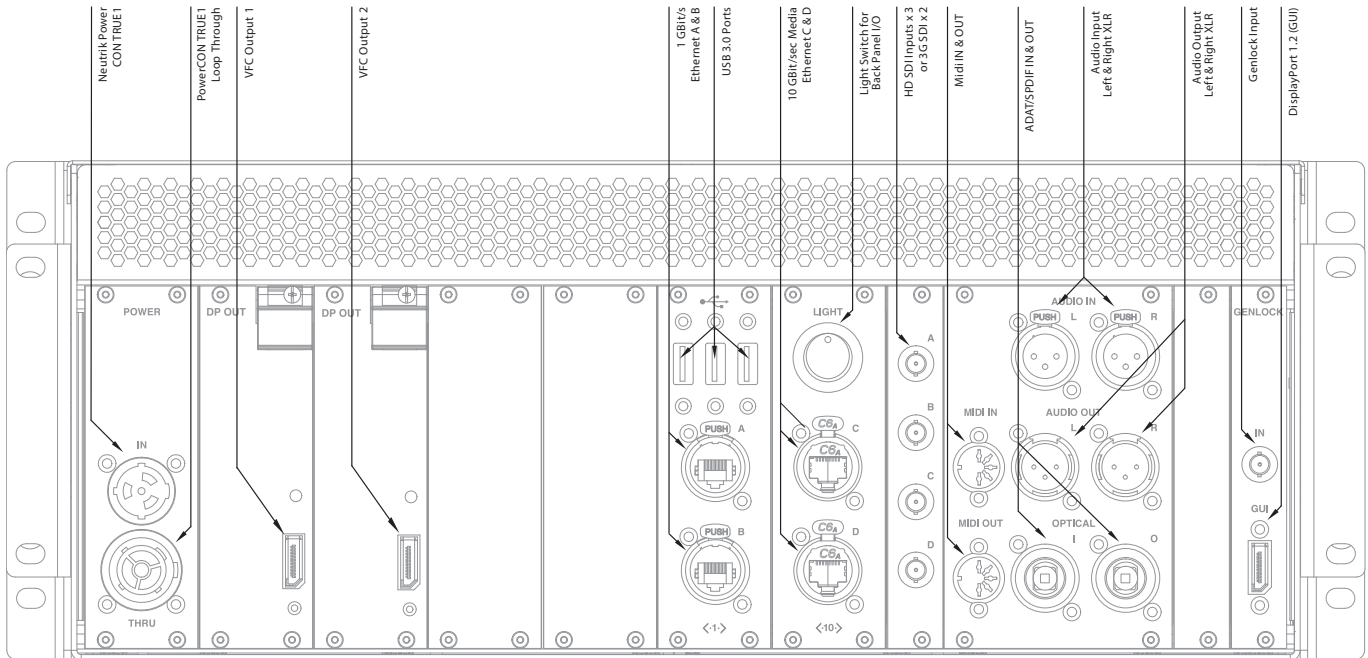

2x4pro specs

Hardware specifications

Voltage: 100-240V, 50-60Hz
Power Consumption:
450W @ 110V (normal)
500W @ 110V (max)
Operating System: Windows 10 IoT
Enterprise LTSC
CPU: Xeon Quad-Core 3.7Ghz

Memory: 16GB DDR4 RAM
Environmental Tolerances:
Temperature: 5-35°C (40°-95°F)
Humidity: 5%-95% (non-condensing)
Altitude: 0-8850 ft (0-2700m)
Mounting System:
4U 19" rack mount

Audio: RME Professional
Storage: 2 × 80GB SSD
(Internal System Drive, Restore Drive)
2TB Internal SSD

System connectivity I/O

Video Output:
1× DisplayPort 1.2 (GUI)
2× VFC Output Slots
Ships standard with DisplayPort 1.2 VFC cards (4096 × 2160 max)
Different Video Format Conversions cards also available, refer to VFC Specifications

Video Input:
4× HD-SDI or 2× 3G-SDI
Analogue Audio:
2× Balanced XLR Output
2× Balanced XLR Input
1× 1/4" Headphones Jack
Digital Audio: ADAT/SPDIF I/O
MIDI: 1× In, 1× Out

General Network: 1× Gigabit LAN
Artnet: 1× Gigabit LAN
Media Network: 2× 10Gb/sec LAN
Data/Peripherals:
5× USB 3.0
Video Sync: BNC Genlock