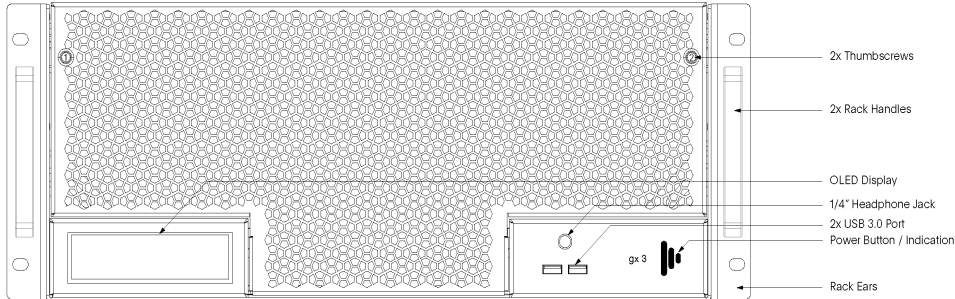

Bundled accessories

- Keyboard
- Mouse
- Power Cable (Plug-True1)
- Hardware Guide

Optional accessories

- Rack slides

Upgrades

(AS - At Sale, F - Field)

- Storage Upgrade 7.68TB ^{AS, F}
- Storage Upgrade 15.35TB ^{AS, F}

Software

- Notch Playback Licence (2 years)

Physical specifications

Packed Dimensions:	W	H	D
	711mm 28"	508mm 20"	737mm 29"
Unit Dimensions:	W	H	D
	445mm 17.52"	178mm 7"	593mm 23.35"
Unit + Rack Handles	W	D	
	483mm 19"	621mm 24.45"	
Rack Depth:			D
			585mm 23.03"
Unit Weight:	14.4 kg		
	31.75 lbs		
Packed Unit Weight:	20.46 kg		
	45.1 lbs		