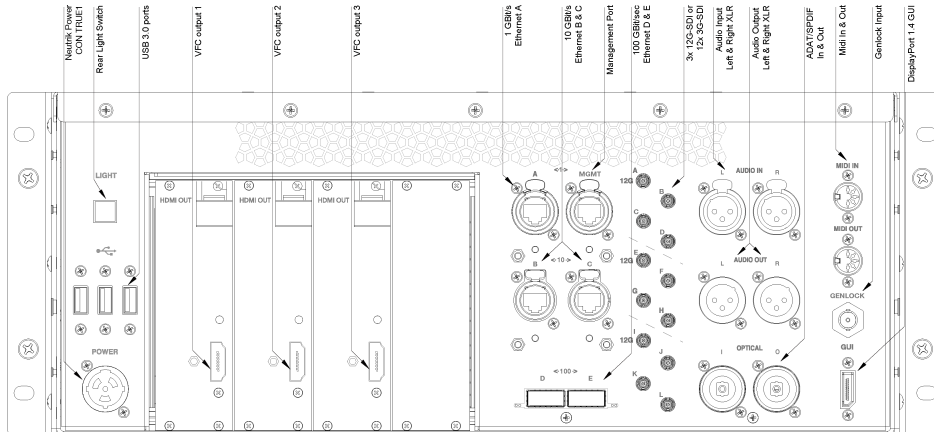

Software

- Notch Playback Licence (2 years)

Physical specifications

Packed Dimensions:	W	H	D
	711mm 28"	508mm 20"	737mm 29"
Unit Dimensions:	W	H	D
	445mm 17.52"	178mm 7"	593mm 23.35"
Unit + Rack Handles	W	D	
	483mm 19"	621mm 24.45"	
Rack Depth:			D
			585mm 23.03"
Unit Weight:	14.4 kg		
	31.75 lbs		
Packed Unit Weight:	20.46 kg		
	45.1 lbs		

Hardware specifications

Voltage: 100-240V, 50-60Hz
Power Connection: Neutrik powerCON True1
Power Consumption Peak: 700 W
Heat Dissipation Peak: 2,388 BTU/hr
Max decibel rating: 56dB

Environmental Tolerances:
 Temperature: 5-35°C (40°-95°F)
 Humidity: 5%-95% (non-condensing)
 Altitude: 0-2700m (0-8850 ft)

Operating System: Windows 10 Enterprise SAC
OS: 2x 256GB SSD
Storage: 3.84TB SSD (default)

System connectivity I/O

Video Output:

1x DisplayPort 1.4 (GUI)
 3x VFC Output Slots
 Ships standard with HDMI 2.0 VFC cards

Different Video Format Conversion Cards also available, refer to VFC specifications

Video Input:

3x 12G inputs or 12x 3G inputs (HD-BNC connectors)

Audio:

Balanced XLR (circular 3-pin connector) - 2x in, 2x out
 Analogue (1/4 headphone jack) - 1x in