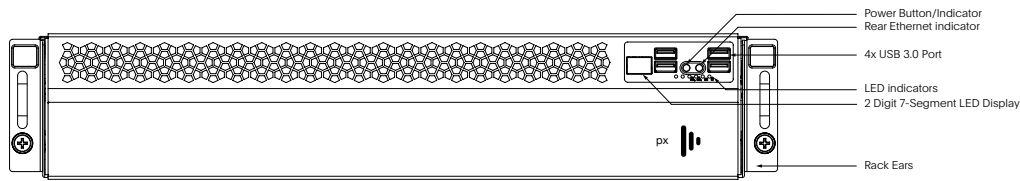

Enhance your broadcast storytelling

The px is our high-performance render hardware designed to work seamlessly with Porta, ensuring the best solution for configuration.

Warranties & Support

- 2 year return to base hardware warranty

Bundled accessories

Keyboard
 Mouse
 Power Cable (US/EU/UK)
 Hardware Guide
 Rackslides

Physical specifications

Packed Dimensions:	W	H	D
	585mm 23.03"	255mm 10.04"	1100mm 43.3"
Unit Dimensions:	W	H	D
	440mm 17.32"	88mm 3.46"	800mm 31.5"
Unit + Rack Handles	W	D	
	483mm 19"	621mm 24.45"	
Rack depth:			D
			836mm 32.9"
Unit Weight:			
			24.3 kg 53.5 lbs

px specs

Hardware specifications

Voltage: 100-240V, 50-60Hz
Power Connection: IEC C13

Environmental Tolerances:
Temperature: 10-35°C (50°-95°F)
Humidity: 20%-90% (non-condensing)

Operating System: Windows 10 Enterprise SAC
OS: 1x 256GB SSD
Storage: 1.92TB SSD (default)

Data/Peripherals:
4x USB 3.0
2x USB 3.0
6x USB 3.0 (x4 Front, x2 Rear)

Video Input*:
4x bidirectional 3G-SDI connections configurable for either video input or video output (BNC connector)

* optional paid-for upgrade