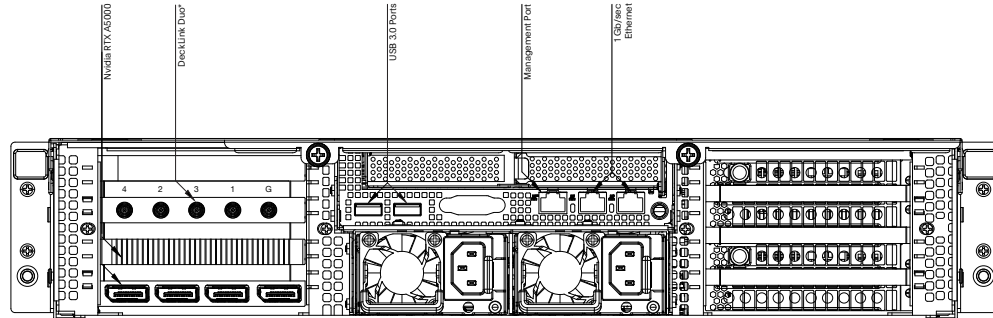

Enhance your broadcast storytelling

The px is our high-performance render hardware designed to work seamlessly with Porta, ensuring the best solution for configuration.

Warranties & Support

- 2 year return to base hardware warranty

Bundled accessories

Keyboard
 Mouse
 Power Cable (US/EU/UK)
 Hardware Guide
 Rackslides

Physical specifications

Packed Dimensions:	W	H	D
	585mm 23.03"	255mm 10.04"	1100mm 43.3"
Unit Dimensions:	W	H	D
	440mm 17.32"	88mm 3.46"	800mm 31.5"
Unit + Rack Handles	W	D	
	483mm 19"	621mm 24.45"	
Rack depth:			D
			836mm 32.9"
Unit Weight:			
			24.3 kg 53.5 lbs

px specs

Hardware specifications

Voltage: 100-240V, 50-60Hz
Power Connection: IEC C13

Environmental Tolerances:
Temperature: 10-35°C (50°-95°F)
Humidity: 20%-90% (non-condensing)

Operating System: Windows 10 Enterprise SAC
OS: 1x 256GB SSD
Storage: 1.92TB SSD (default)

Data/Peripherals:
4x USB 3.0
2x USB 3.0
6x USB 3.0 (x4 Front, x2 Rear)

Video Input*:
4x bidirectional 3G-SDI connections configurable for either video input or video output (BNC connector)

* optional paid-for upgrade