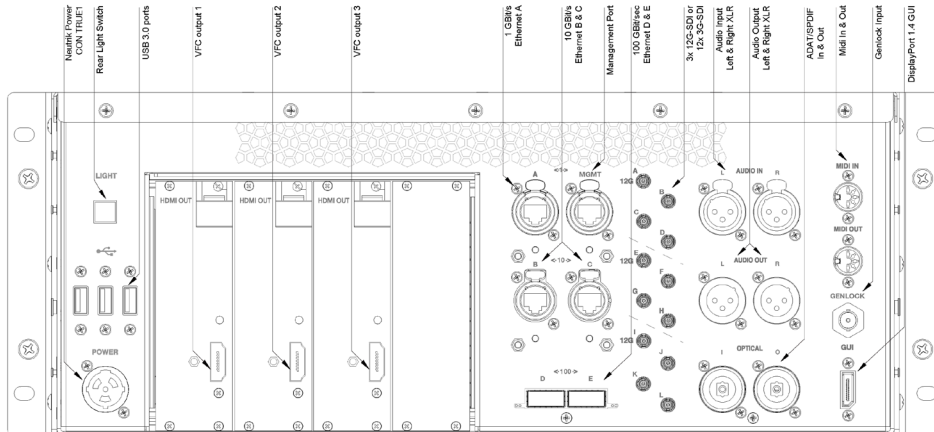

Software

- Notch Playback Licence (2 years)

Physical specifications

Packed Dimensions:	W	H	D
	610mm 24"	395mm 15.5"	765mm 30"
Unit Dimensions:	W	H	D
	445mm 17.52"	178mm 7"	593mm 23.35"
Unit + Rack Handles	W	D	
	483mm 19"	621mm 24.45"	
Rack Depth:			D
			585mm 23.03"
Unit Weight:	14.4 kg		
	31.75 lbs		
Packed Unit Weight:	20.46 kg		
	45.1 lbs		

Hardware specifications

Voltage: 100-240V, 50-60Hz*
Power Connection: Neutrik powerCON True1
Power Consumption Peak: 700 W
Heat Dissipation Peak: 2,388 BTU/hr
Max decibel rating: 56dB

Environmental Tolerances:
 Temperature: 5-35°C (40°-95°F)
 Humidity: 5%-95% (non-condensing)
 Altitude: 0-2700m (0-8850 ft)

Operating System: Windows 10 Enterprise SAC
OS: 2x 256GB SSD
Storage: 3.84TB SSD (default)

System connectivity I/O

Video Output:
 1x DisplayPort 1.4 (GUI)
 3x VFC Output Slots
 Ships standard with HDMI 2.0 VFC cards

Different Video Format Conversion Cards also available, refer to VFC specifications

Video Input:
 3x 12G inputs or 12x 3G inputs (HD-BNC connectors)

Audio:
 Balanced XLR (circular 3-pin connector) - 2x in, 2x out
 Analogue (1/4 headphone jack) - 1x in
Optical Audio:
 ADAT/SPDIF (Toslink connector) - 1x in, 1x out
MIDI:
 MIDI (circular 5-pin DIN connector) - 1x in, 1x out