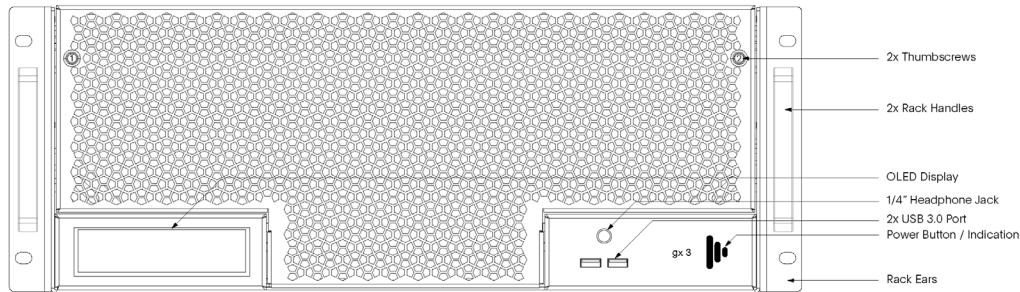

Bundled accessories

- Keyboard
- Mouse
- Power Cable (Plug-True1)
- Hardware Guide

Optional accessories

- Rack slides

Upgrades

(AS - At Sale, F - Field)

- Storage Upgrade 7.68TB ^{AS, F}
- Storage Upgrade 15.35TB ^{AS, F}

Software

- Notch Playback Licence (2 years)

Physical specifications

Packed Dimensions:	W	H	D
	610mm 24"	395mm 15.5"	765mm 30"
Unit Dimensions:	W	H	D
	445mm 17.52"	178mm 7"	593mm 23.35"
Unit + Rack Handles	W	D	
	483mm 19"	621mm 24.45"	
Rack Depth:			D
			585mm 23.03"
Unit Weight:	14.4 kg		
	31.75 lbs		
Packed Unit Weight:	20.46 kg		
	45.1 lbs		