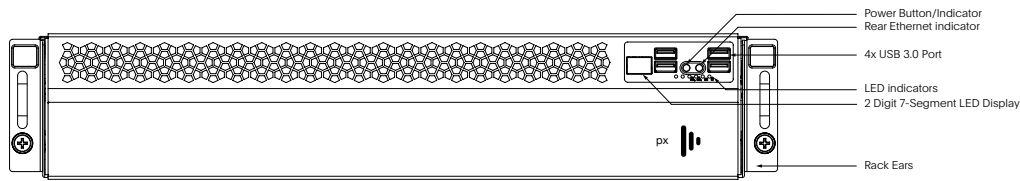

Enhance your broadcast storytelling

The px is our high-performance render hardware designed to work seamlessly with Porta, ensuring the best solution for configuration.

Warranties & Support

- 2 year return to base hardware warranty

Bundled accessories

Keyboard
 Mouse
 Power Cable (US/EU/UK)
 Hardware Guide
 Rackslides

Physical specifications

Packed Dimensions:	W	H	D
	585mm 23.03"	255mm 10.04"	1100mm 43.3"
Unit Dimensions:	W	H	D
	440mm 17.32"	88mm 3.46"	800mm 31.5"
Unit + Rack Handles	W	D	
	483mm 19"	825mm 32.48"	
Rack depth:			D
			836mm 32.9"
Unit Weight:			
			24.3 kg 53.5 lbs

px specs

Hardware specifications

Voltage: 100-240V, 50-60Hz
Power Connection:
IEC C13/C19

Environmental Tolerances:
Temperature: 10-35°C (50°-95°F)
Humidity: 20%-90% (non-condensing)

Operating System: Windows 10 Enterprise SAC
OS: 1× 256GB SSD
Storage:
1.92TB SSD (default)

General Network:
2× 1Gb/sec Ethernet

Video Input*:
4× bidirectional 3G-SDI connections configurable for either video input or video output (BNC connector)

Data/Peripherals:
4× USB 3.0
2× USB 3.0
6× USB 3.0 (x4 Front, x2 Rear)