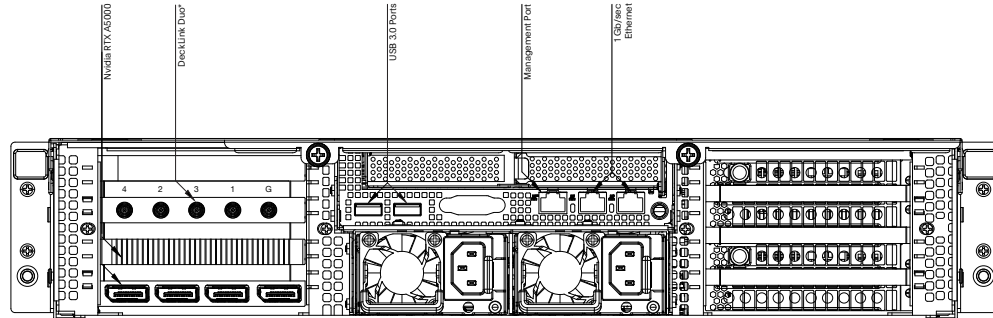

Enhance your broadcast storytelling

The px is our high-performance render hardware designed to work seamlessly with Porta, ensuring the best solution for configuration.

Warranties & Support

- 2 year return to base hardware warranty

Bundled accessories

Keyboard
 Mouse
 Power Cable (US/EU/UK)
 Hardware Guide
 Rackslides

Physical specifications

Packed Dimensions:	W	H	D
	585mm 23.03"	255mm 10.04"	1100mm 43.3"
Unit Dimensions:	W	H	D
	440mm 17.32"	88mm 3.46"	800mm 31.5"
Unit + Rack Handles	W	D	
	483mm 19"	825mm 32.48"	
Rack depth:			D
			836mm 32.9"
Unit Weight:			
			24.3 kg 53.5 lbs

px specs

Hardware specifications

Voltage: 100-240V, 50-60Hz
Power Connection:
IEC C13/C19

Environmental Tolerances:
Temperature: 10-35°C (50°-95°F)
Humidity: 20%-90% (non-condensing)

Operating System: Windows 10 Enterprise SAC
OS: 1× 256GB SSD
Storage:
1.92TB SSD (default)

System connectivity I/O

Video Output:
4× DisplayPort 1.4 (GUI)
4× bidirectional 3G-SDI connections configurable for either video input or video output (BNC connector)

Audio:
SDI Audio Input
16 channels embedded in SD and HD
SDI Audio Output
16 channels embedded in SD and HD