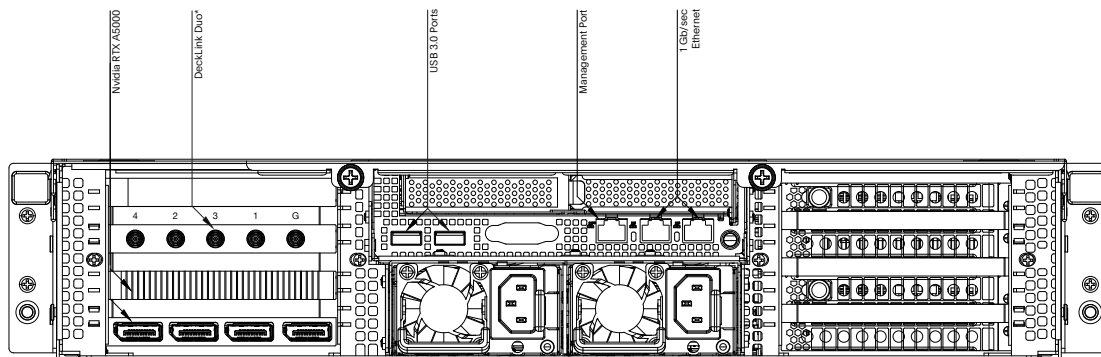

BUNDLED ACCESSORIES

Mouse, Keyboard, Power Cable (IEC x2: USA/EU/UK), Hardware Guide, Slide Rail Kit.

PHYSICAL SPECIFICATIONS

	W	H	D
Packed Dimensions	585mm 23.03"	255mm 10.04"	1100mm 43.3"
Unit Dimensions	440mm 17.32"	88mm 3.46"	800mm 31.5"
Unit + Rack Handles	483mm 19"	-	825mm 32.5"
Rack Depth	-	-	836mm 32.9"
Unit Weight		24.3 kg 53.5 lbs	

OS: 1x 2TB SSD

Storage: 1x 1.92TB Removable NVMe SSD

Memory: 64GB RAM (4x 16GB)

Mounting System: 2U 19" rack mount

SYSTEM CONNECTIVITY I/O

Video Output:

- 4x 4K outputs using DisplayPort 1.4
- 4x bidirectional 3G connections configurable for either video input or video output (BNC connector)