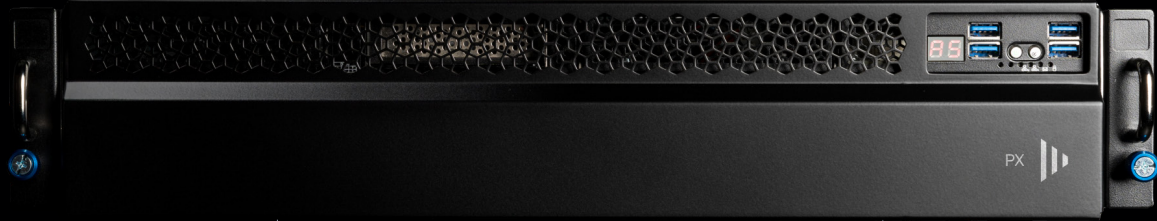

PX range

PX

ENHANCE YOUR BROADCAST STORYTELLING

Engineered to power Unreal Engine vanilla graphics, the PX is our high-performance render hardware, ideal for broadcast productions.

WARRANTIES & SUPPORT

- 2 year return to base hardware warranty (plus options to extend warranty length)
- Disguise Porta licence included

BUNDLED ACCESSORIES

Mouse, Keyboard, Power Cable (IEC x2: USA/EU/UK), Hardware Guide, Slide Rail Kit.

PHYSICAL SPECIFICATIONS

	W	H	D
Packed Dimensions	585mm 23.03"	255mm 10.04"	1100mm 43.3"
Unit Dimensions	440mm 17.32"	88mm 3.46"	800mm 31.5"
Unit + Rack Handles	483mm 19"	-	825mm 32.5"
Rack Depth	-	-	836mm 32.9"
Unit Weight		24.3 kg 53.5 lbs	

OS: 1x 2TB SSD

Storage: 1x 1.92TB Removable NVMe SSD

Memory: 64GB RAM (4x 16GB)

Mounting System: 2U 19" rack mount

SYSTEM CONNECTIVITY I/O

Video Output:

- 4x 4K outputs using DisplayPort 1.4
- 4x bidirectional 3G connections configurable for either video input or video output (BNC connector)

Video Input:

- 4x bidirectional 3G-SDI connections configurable for either video input or video output (BNC connector)

Audio:

- SDI Audio Input/Output - 16x channels

General Network: 2x 1Gb/sec Ethernet

Data/Peripherals: 6x USB 3.0