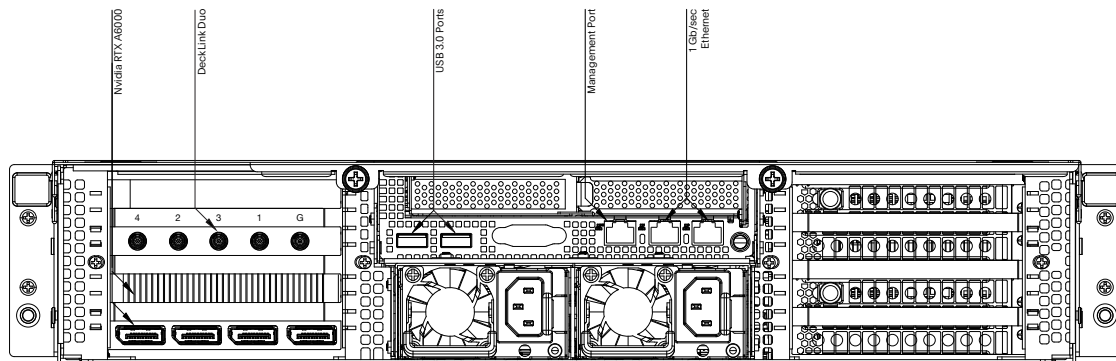

HARDWARE SPECIFICATIONS

Voltage: 100-240VAC, 50-60Hz*

Power Connection: IEC

Power Consumption: 394W

Heat Dissipation Peak: 1,343 BTU/hr

Operating System: Windows 10 Enterprise GAC

GPU: NVIDIA RTX A6000

Environmental Tolerances: Temperature: 10-35°C (50°-95°F) / Humidity: 20%-90% / (non-condensing) / Altitude: 0-8850 ft (0-2700m)

OS: 1x 2TB SSD

Storage: 1x 1.92TB Removable NVMe SSD

Memory: 96GB RAM (6x 16GB)

Mounting System: 2U 19" rack mount

SYSTEM CONNECTIVITY I/O

Video Output:

- 4x 4K outputs using DisplayPort 1.4
- 4x bidirectional 3G connections configurable for either video input or video output (BNC connector)

Video Input:

- 4x bidirectional 3G-SDI connections configurable for either video input or video output (BNC connector)

Audio:

- SDI Audio Input/Output - 16x channels

General Network: 2x 1Gb/sec Ethernet

Data/Peripherals: 6x USB 3.0

* for countries with variable power supply, we recommend a UPS to provide a consistent voltage.