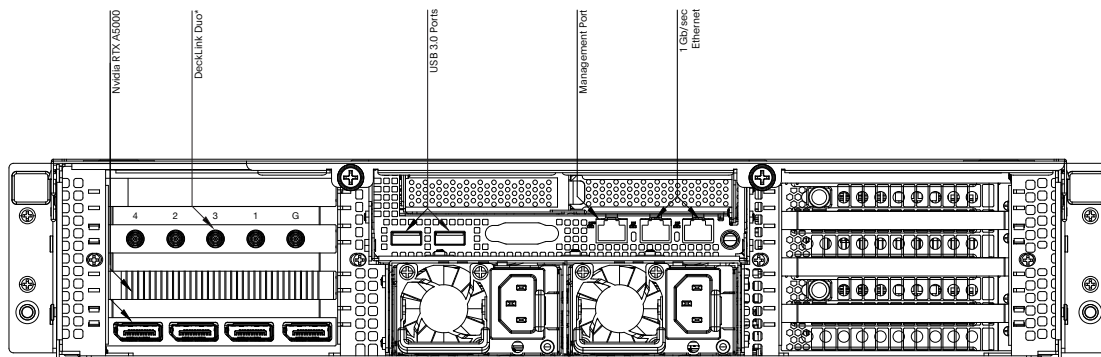

HARDWARE SPECIFICATIONS

Voltage: 100-240VAC, 50-60Hz*

Power Connection: IEC

Power Consumption: 460W

Heat Dissipation Peak: 1,691 BTU/hr

Operating System: Windows 10 Enterprise GAC

GPU: NVIDIA RTX A5000

Environmental Tolerances: Temperature: 10-35°C (50°-95°F) / Humidity: 20%-90% / (non-condensing) / Altitude: 0-8850 ft (0-2700m)

OS: 1x 2TB SSD

Storage: 1x 1.92TB Removable NVMe SSD

Memory: 64GB RAM (4x 16GB)

Mounting System: 2U 19" rack mount

SYSTEM CONNECTIVITY I/O

Video Output:

- 4x 4K outputs using DisplayPort 1.4
- 4x bidirectional 3G connections configurable for either video input or video output (BNC connector)

Video Input:

- 4x bidirectional 3G-SDI connections configurable for either video input or video output (BNC connector)

Audio:

- SDI Audio Input/Output - 16x channels

General Network: 2x 1Gb/sec Ethernet

Data/Peripherals: 6x USB 3.0

* for countries with variable power supply, we recommend a UPS to provide a consistent voltage.