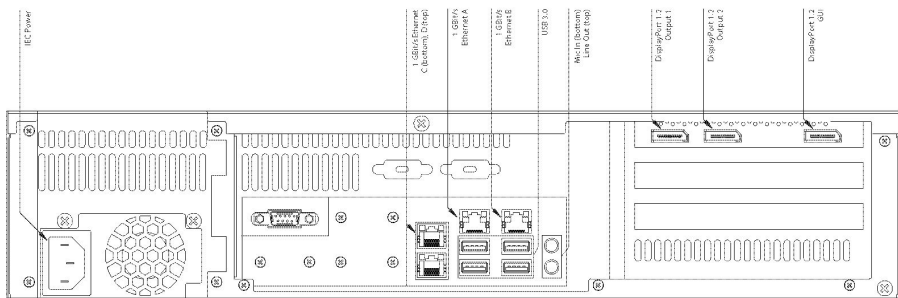

solo

HARDWARE SPECIFICATIONS

Voltage: 100-240V, 50-60Hz*

Power Connection: IEC

Power Consumption Peak: 350W

Heat Dissipation Peak: 1,194 BTU/h

Operating System: Windows 10 LTSC

Environmental Tolerances: Temperature:
5-35°C (40°-95°F) / Humidity: 5%-95% (non-
condensing) / Altitude: 0-2700m (0-8850 ft)

Mounting System: 2U 19" rack mount

OS: 1x Internal Storage Drives

Storage: 1x 1.92TB Removable NVMe SSD

Memory: 8GB RAM (2x 4GB)

SYSTEM CONNECTIVITY I/O

Video Output:

- 1x Displayport 1.2 (GUI)
- 2x 4K outputs using Displayport 1.2

Video Input: Optional input cards:

- 2x HDMI inputs for 1080p60 (HDMI connectors)
- 3x 1.5G inputs (HD-BNC connectors)
- 2x 3G inputs (HD-BNC connectors)

Audio:

- Default - Stereo (1x in, 1x out)
- Optional audio card:
- Balanced XLR (circular 3-pin connector) - 2x in, 2x out
- Analogue (1/4 headphone jack)

Optical Audio: N/A

General Network:

- Default - 4x 1Gb/sec Ethernet
- Optional upgrade: additional 2x 10Gb/sec Ethernet

Data/Peripherals: 5x USB 3.0

- 2x USB 2.0
- 4x USB 3.0

Video Sync: N/A

*for countries with variable power supply we recommend a UPS to provide a consistent voltage.