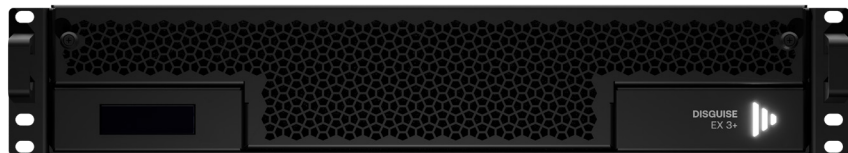

EX 3+

THE GATEWAY TO DISGUISE

The EX 3+ has been designed to provide live events and experiences with a compact yet powerful pre-rendered video playback solution, unlocking the gateway to the most advanced live visual experience platform in the world.

*support for server racks with square holes (9.5mm), circle holes (7.1mm) and threaded holes (up to 7.1mm).

UPGRADES

(AS - At Sale, F - Field)

- Storage Upgrade 7.68TB ^{AS, F}
- Storage Upgrade 15.36TB ^{AS, F}
- Storage Upgrade 30TB ^{AS, F}

Storage: 3.84TB Removable NVMe SSD (default)

Memory: 96GB RAM (6x 16GB)

SYSTEM CONNECTIVITY I/O

Video Output:

- 1x DisplayPort 1.4 (GUI)
- 3x DisplayPort 1.4 (Outputs)

Video Input: Up to 2x 4K DCI inputs or 8x Full-HD inputs via: