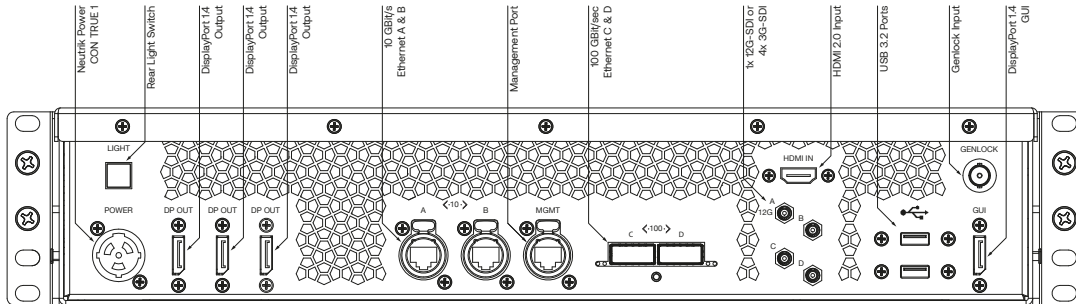

- 1x 12G or 4x 3G SDI (HD-BNC connectors)
- 1x HDMI 2.0 capture

Audio / Optical Audio / MIDI:

- N/A

General Network:

- 2x 10Gb/s (Ethernet)

High Speed Network: 2x 100Gb/sec (QSFP28)

System Management Controller: 1x Management Port (Ethernet)

Data/Peripherals: 2x USB 3.2 (Gen 2x1)

Video Sync: 1x BNC Genlock

*for countries with variable power supply we recommend a UPS to provide a consistent voltage.