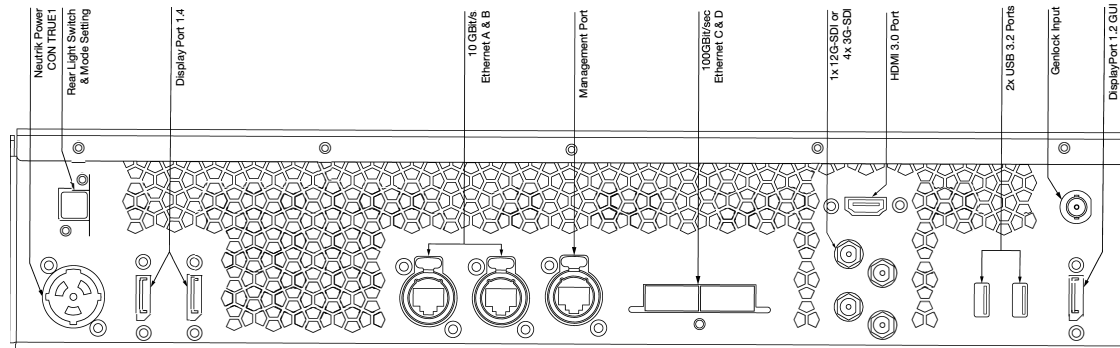

PHYSICAL SPECIFICATIONS

	W	H	D
Packed Dimensions	620mm 24.4"	310mm 12.2"	850mm 33.46"
Unit Dimensions	441mm 17.4"	88.4mm 3.5"	645.25mm 25.4"
Unit + Rack Handles	483.6mm 19"	88.4mm 3.5"	677.5mm 26.7"
Rack Depth	-	-	677.5mm 26.7"
Unit Weight		11.4kg 25.1lbs	
Packed Unit Weight		21.4kg (est) 47.1lbs (est)	

Storage: 1.92TB Removable NVMe SSD (default)

Memory: 64GB RAM (4x 16GB)

SYSTEM CONNECTIVITY I/O

Video Output:

- 1x DisplayPort 1.4 (GUI)
- 2x DisplayPort 1.4 (Outputs)

Video Input:

 Up to 1x 4K DCI input or 4x Full-HD inputs via: