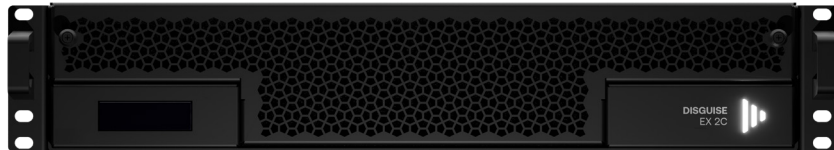

EX 2C

THE GATEWAY TO DISGUISE

The EX 2C has been designed to provide live events and experiences with a compact yet powerful pre-rendered video playback solution, unlocking the gateway to the most advanced live visual experience platform in the world.

*support for server racks with square holes (9.5mm), circle holes (7.1mm) and threaded holes (up to 7.1mm).

UPGRADES

(AS - At Sale, F - Field)

- Storage Upgrade 3.84TB ^{AS, F}
- Storage Upgrade 7.68TB ^{AS, F}
- Storage Upgrade 15.36TB ^{AS, F}
- Storage Upgrade 30TB ^{AS, F}

Storage: 1.92TB Removable NVMe SSD (default)

Memory: 64GB RAM (4x 16GB)

SYSTEM CONNECTIVITY I/O

Video Output:

- 1x DisplayPort 1.4 (GUI)
- 2x DisplayPort 1.4 (Outputs)

Video Input:

 Up to 1x 4K DCI input or 4x Full-HD inputs via: